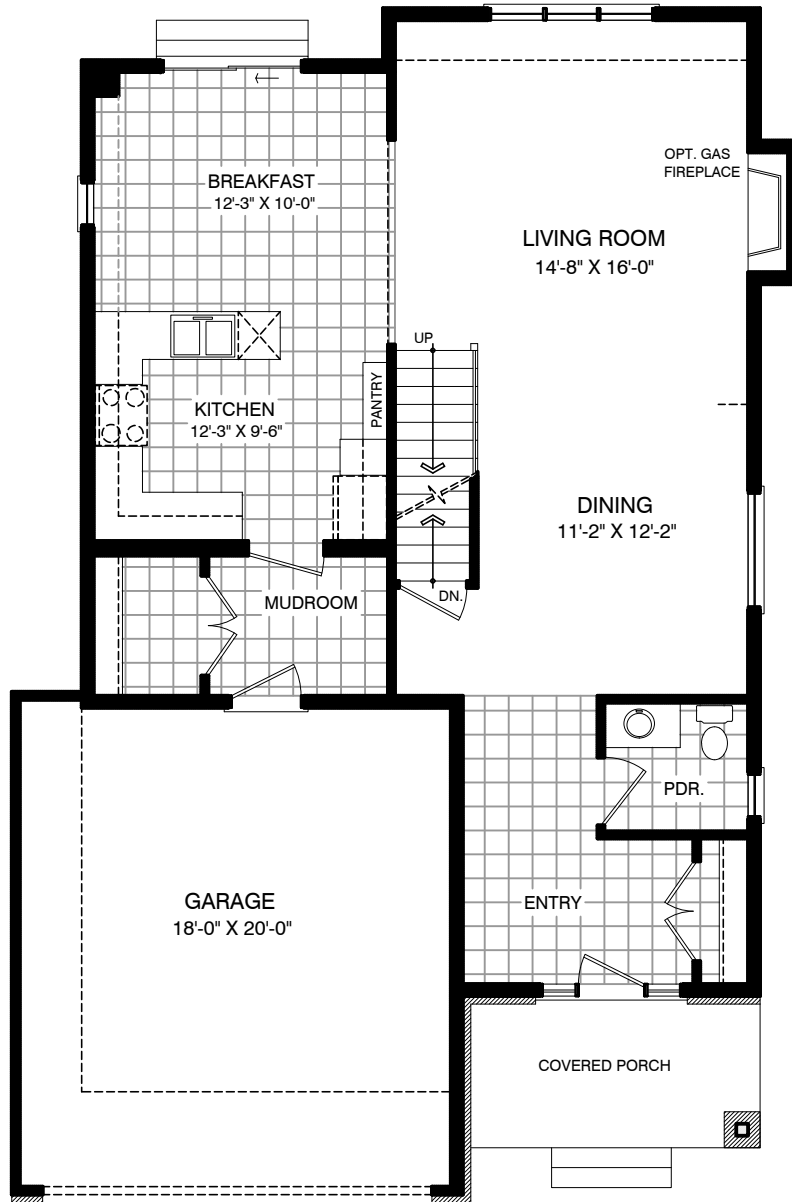

ALL MEASUREMENTS, FLOOR AREAS AND SPECIFICATIONS ARE APPROXIMATE AND SUBJECT TO CHANGE WITHOUT NOTICE

October 19, 2020

THE DOXSEE

2127 SQ. FT.

ALL MEASUREMENTS, FLOOR AREAS AND SPECIFICATIONS ARE APPROXIMATE AND SUBJECT TO CHANGE WITHOUT NOTICE

December 15, 2020

THE DOXSEE

OPTIONAL FINISHED BASEMENT

496 SQ. FT.