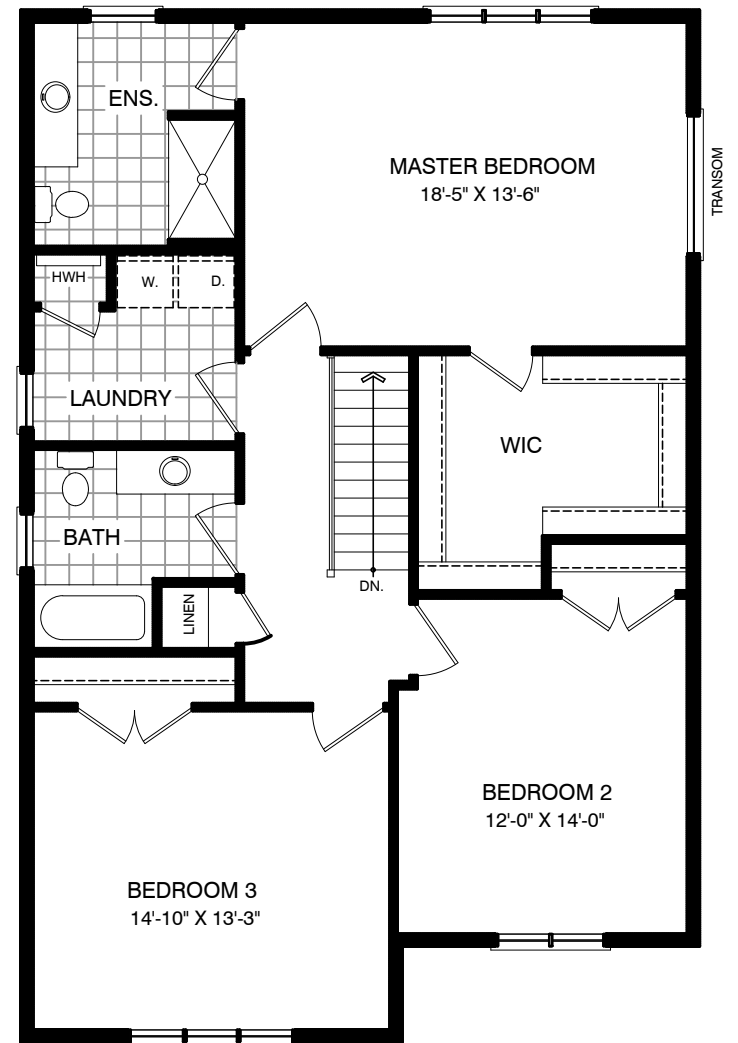

ALL MEASUREMENTS, FLOOR AREAS AND SPECIFICATIONS ARE APPROXIMATE AND SUBJECT TO CHANGE WITHOUT NOTICE

October 19, 2020

THE DOXSEE

2127 SQ. FT.

ALL MEASUREMENTS, FLOOR AREAS AND SPECIFICATIONS ARE APPROXIMATE AND SUBJECT TO CHANGE WITHOUT NOTICE

December 15, 2020

THE DOXSEE

OPTIONAL FINISHED BASEMENT

496 SQ. FT.