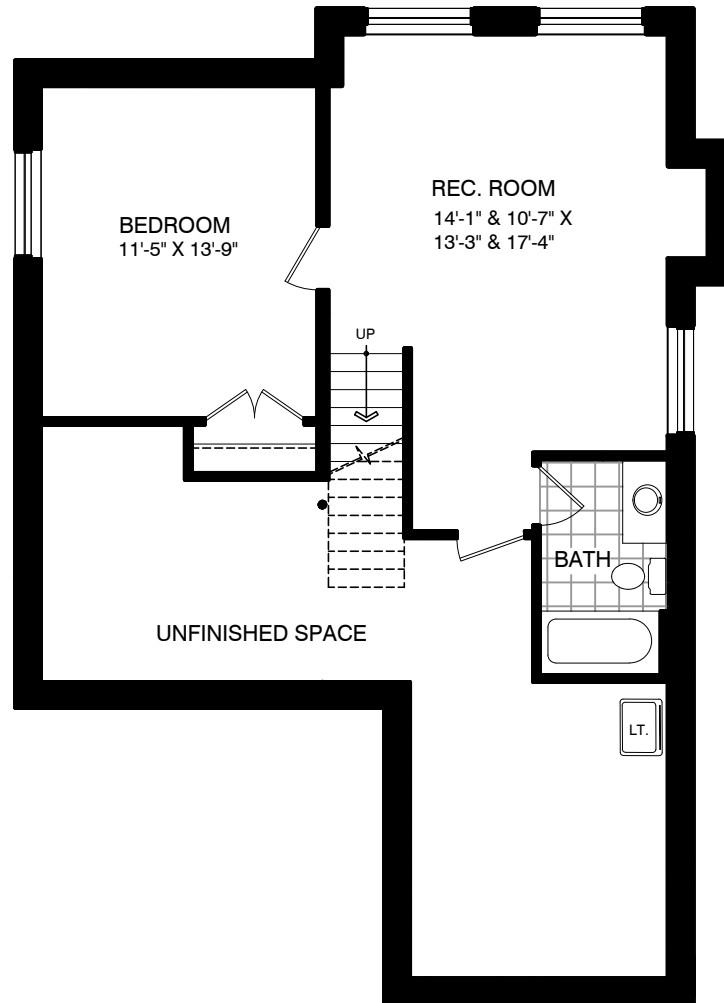

ALL MEASUREMENTS, FLOOR AREAS AND SPECIFICATIONS ARE APPROXIMATE AND SUBJECT TO CHANGE WITHOUT NOTICE

October 19, 2020

THE DOXSEE

2127 SQ. FT.

ALL MEASUREMENTS, FLOOR AREAS AND SPECIFICATIONS ARE APPROXIMATE AND SUBJECT TO CHANGE WITHOUT NOTICE

December 15, 2020

THE DOXSEE

OPTIONAL FINISHED BASEMENT

496 SQ. FT.