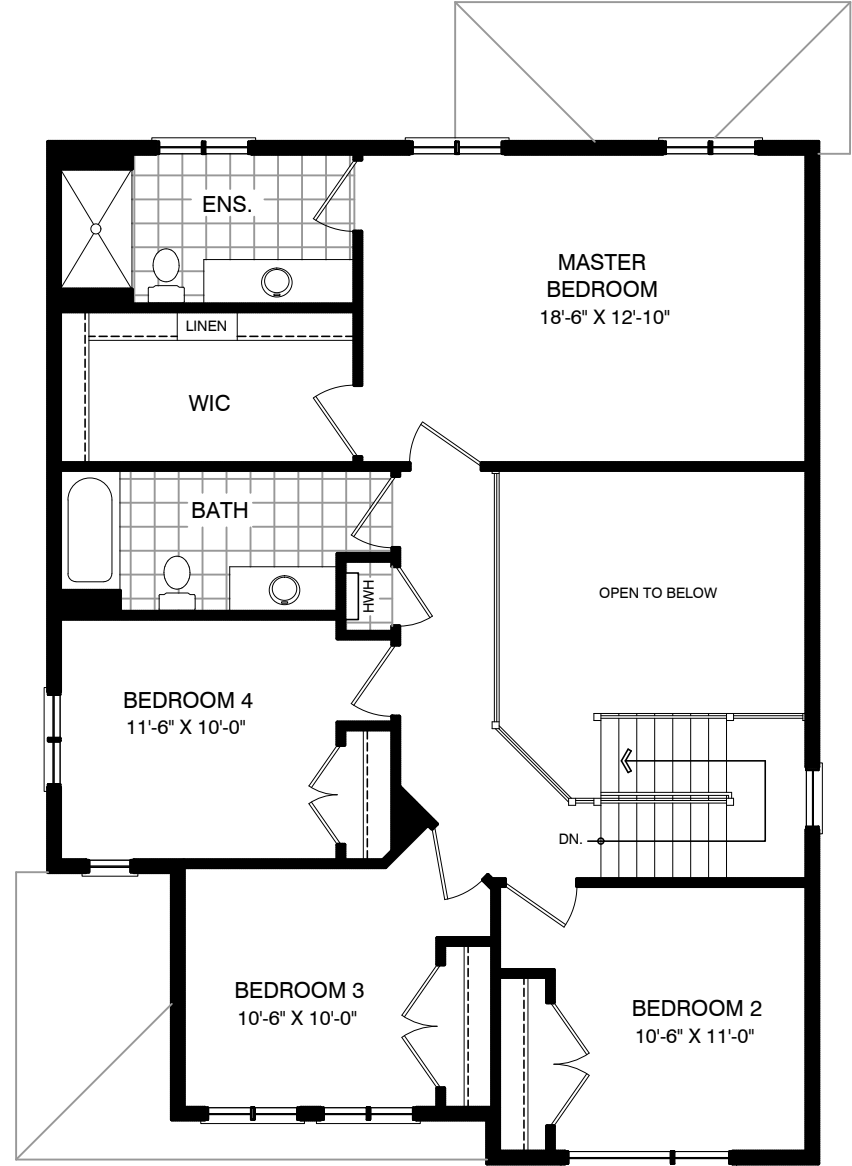

ALL MEASUREMENTS, FLOOR AREAS AND SPECIFICATIONS ARE APPROXIMATE AND SUBJECT TO CHANGE WITHOUT NOTICE

October 19, 2020

**THE HERITAGE**

**2102 SQ. FT.**

March 20, 2020

THE HERITAGE

OPTIONAL FINISHED BASEMENT

612 SQ. FT.