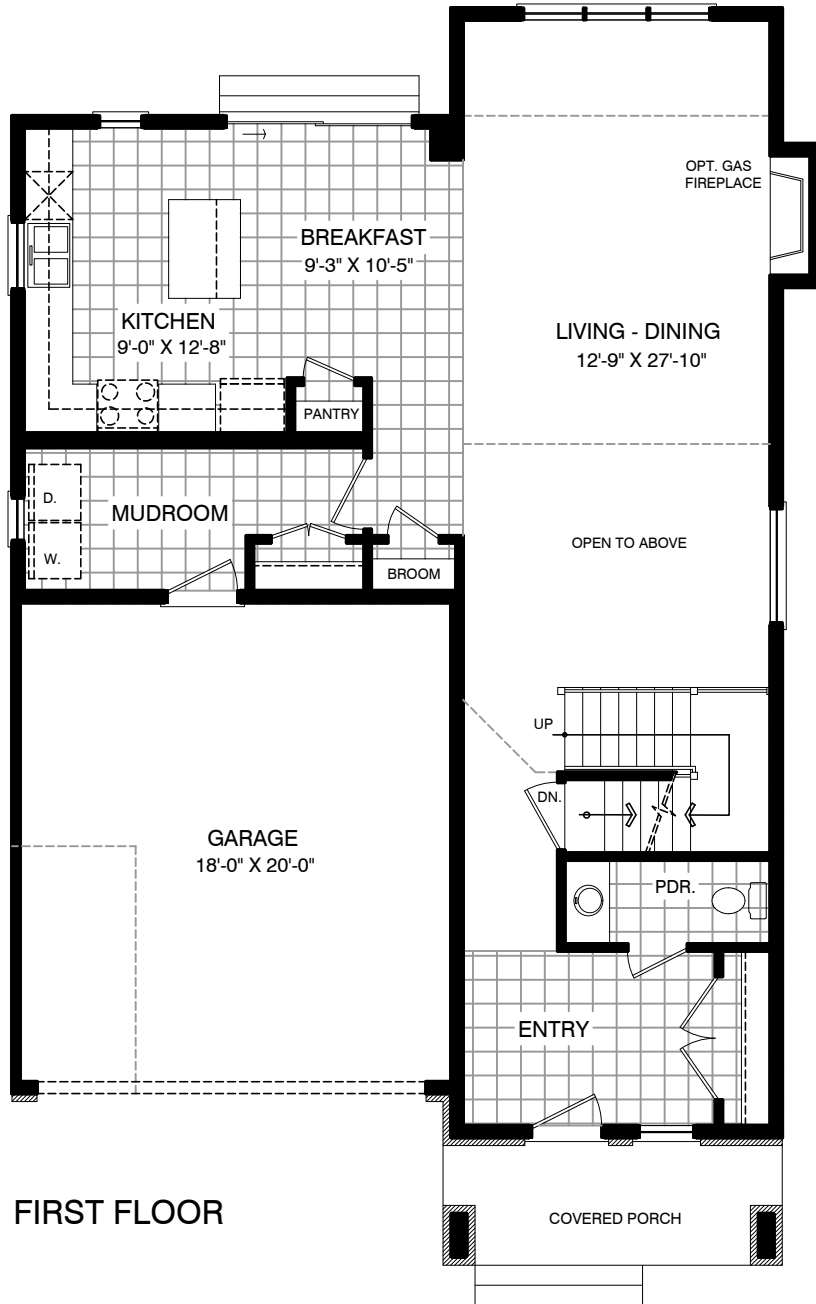

ALL MEASUREMENTS, FLOOR AREAS AND SPECIFICATIONS ARE APPROXIMATE AND SUBJECT TO CHANGE WITHOUT NOTICE

October 19, 2020

**THE HERITAGE**

**2102 SQ. FT.**

March 20, 2020

THE HERITAGE

OPTIONAL FINISHED BASEMENT

612 SQ. FT.