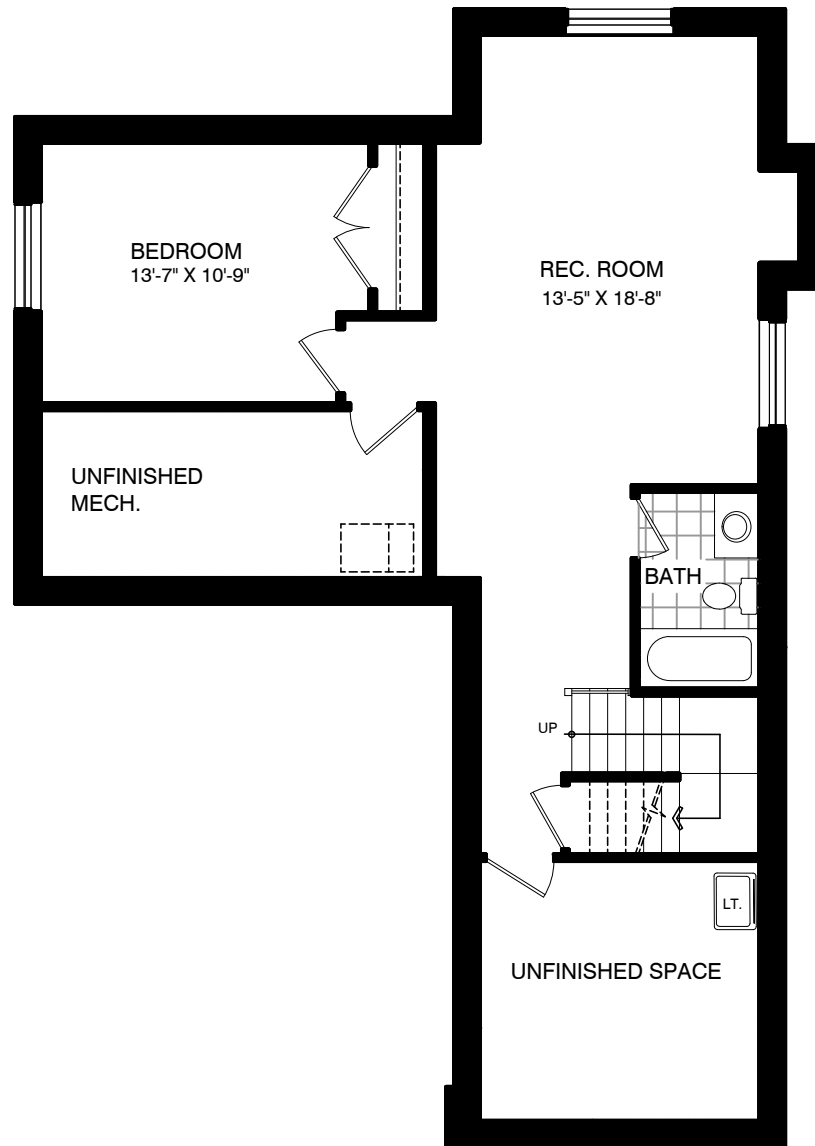

ALL MEASUREMENTS, FLOOR AREAS AND SPECIFICATIONS ARE APPROXIMATE AND SUBJECT TO CHANGE WITHOUT NOTICE

October 19, 2020

**THE HERITAGE**

**2102 SQ. FT.**

March 20, 2020

THE HERITAGE

OPTIONAL FINISHED BASEMENT

612 SQ. FT.