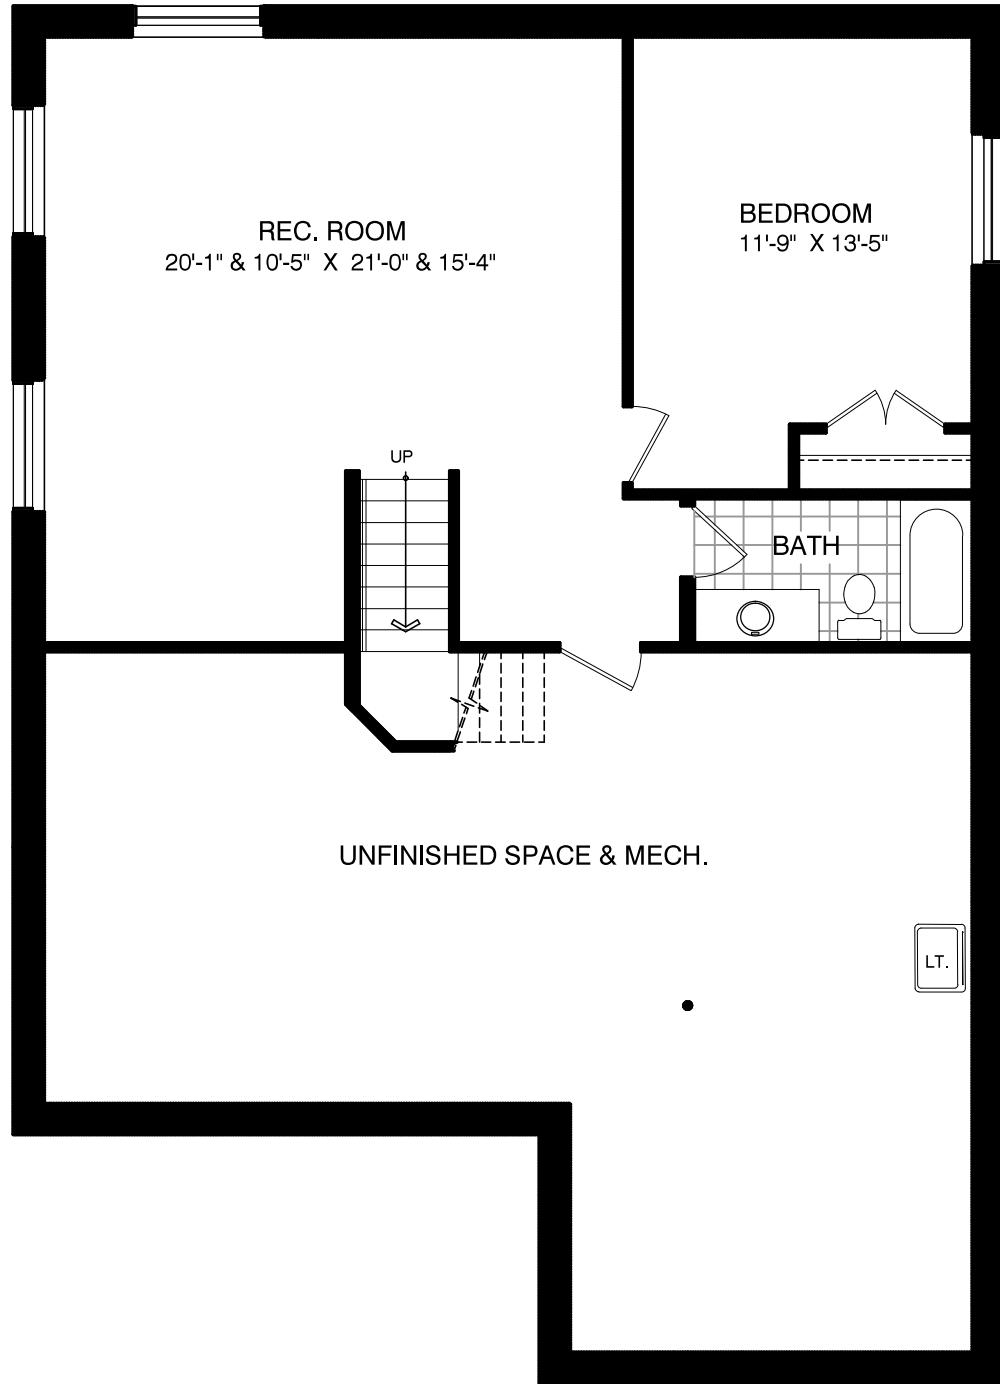

December 15, 2020

THE LEVI

1492 SQ. FT.

NEILCORP
Award Winning Quality Homes

December 15, 2020

THE LEVI
OPTIONAL FINISHED BASEMENT

683 SQ. FT.