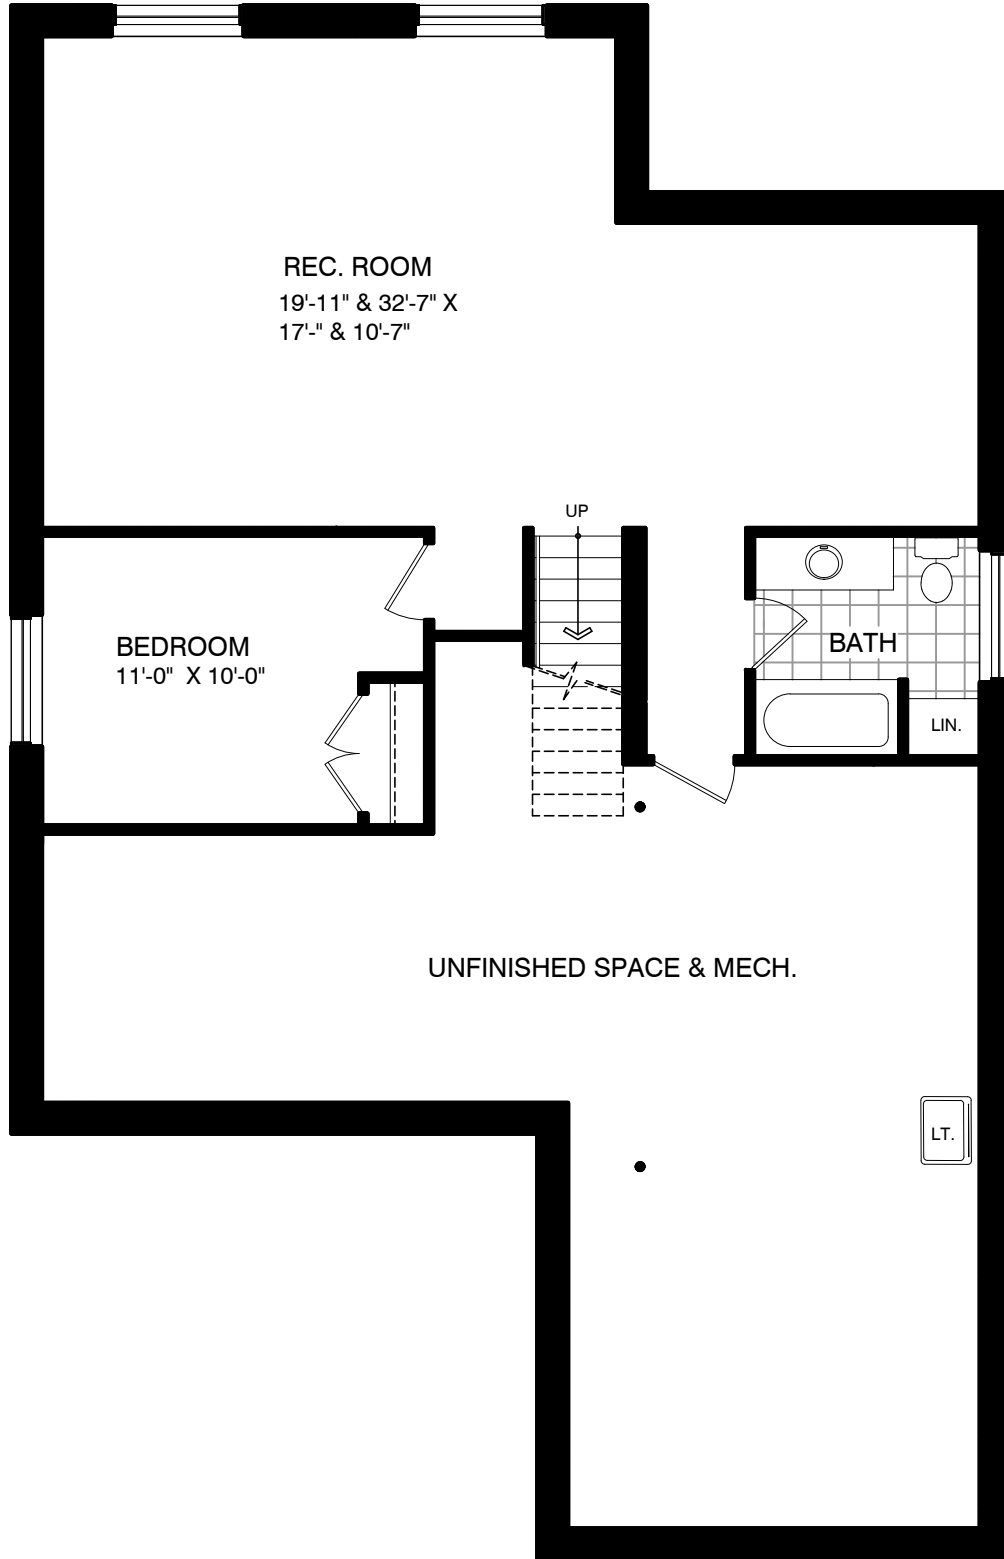

December 15, 2020

THE MURPHY

1527 SQ. FT.

NEILCORP
Award Winning Quality Homes

December 15, 2020

THE MURPHY
OPTIONAL FINISHED BASEMENT

725 SQ. FT.