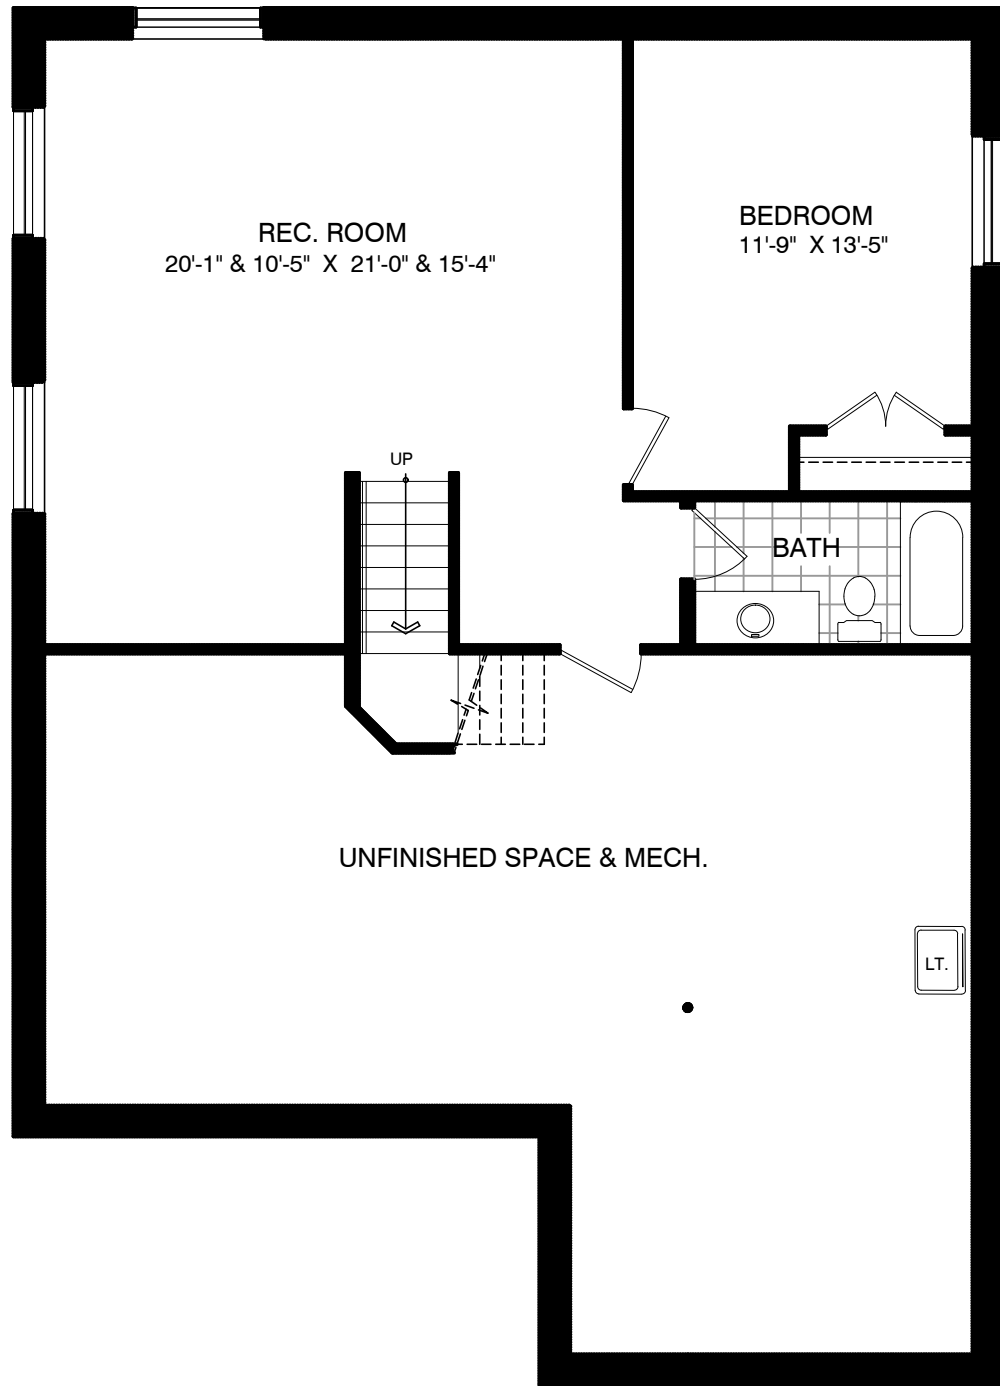

December 15, 2020

THE WILDWOOD

1492 SQ. FT.

NEILCORP
Award Winning Quality Homes

December 15, 2020

THE WILDWOOD
OPTIONAL FINISHED BASEMENT

683 SQ. FT.