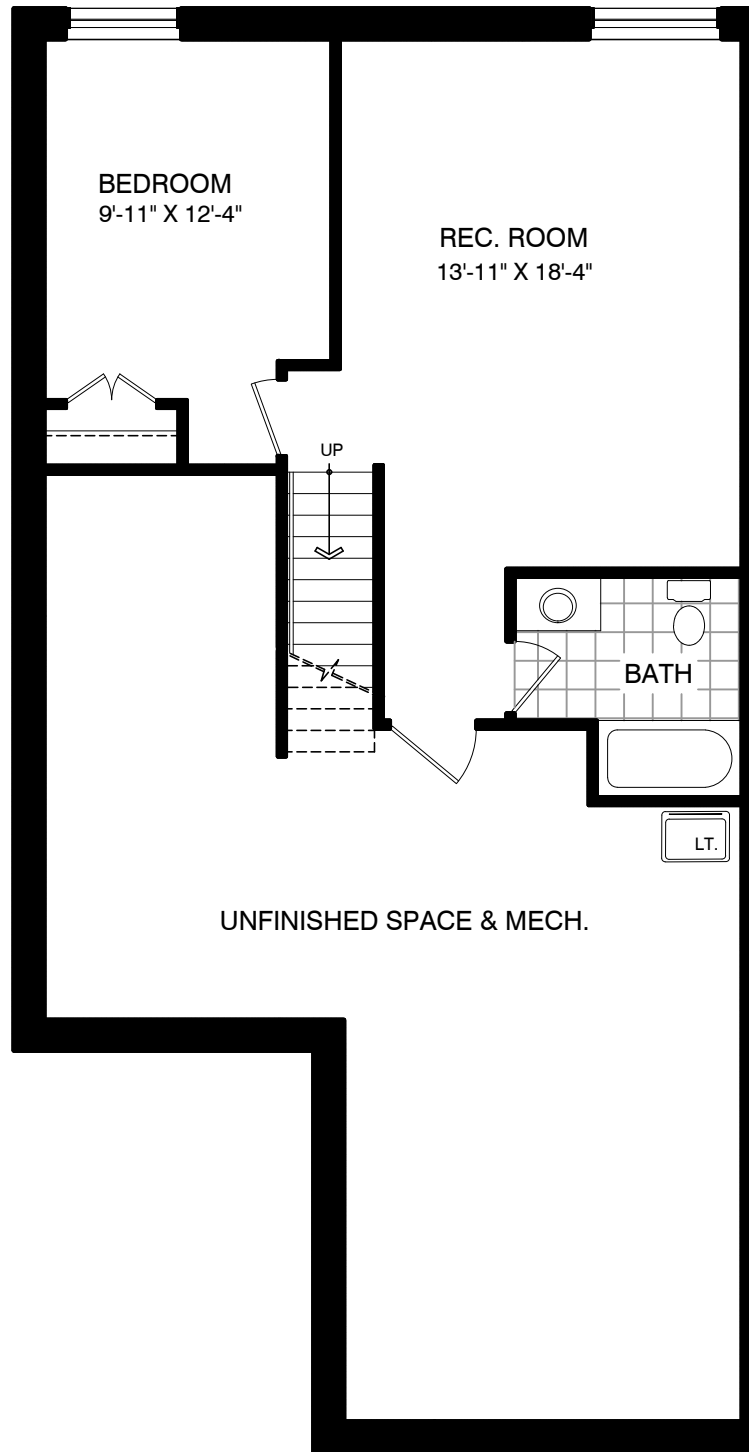

April 22, 2020

THE THOBURN
(SEMI DETACHED)

1159 SQ. FT.

December 15, 2020

THE THOBURN
OPTIONAL FINISHED BASEMENT

487 SQ. FT.

LEFT SIDE SHOWN
(RIGHT SIDE IS REVERSED)

August 26, 2020

THOBURN TWO
(SEMI DETACHED)

1159 SQ. FT.

December 15, 2020

THOBURN TWO
OPTIONAL FINISHED BASEMENT

487 SQ. FT.