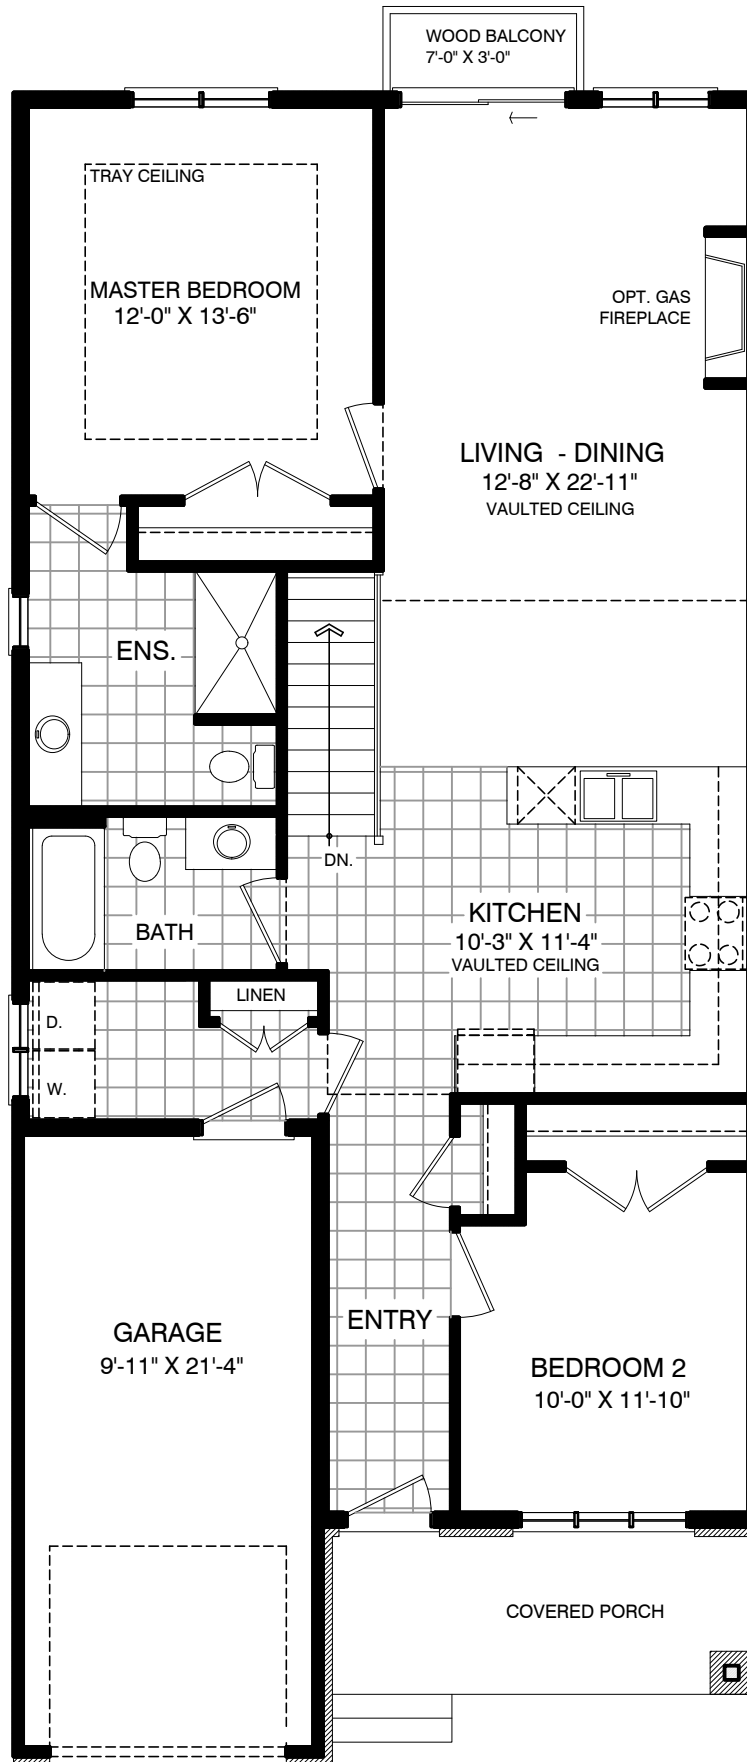

April 22, 2020

THE THOBURN
(SEMI DETACHED)

1159 SQ. FT.

December 15, 2020

THE THOBURN
OPTIONAL FINISHED BASEMENT

487 SQ. FT.

LEFT SIDE SHOWN
(RIGHT SIDE IS REVERSED)

August 26, 2020

THOBURN TWO
(SEMI DETACHED)

1159 SQ. FT.

December 15, 2020

THOBURN TWO
OPTIONAL FINISHED BASEMENT

487 SQ. FT.