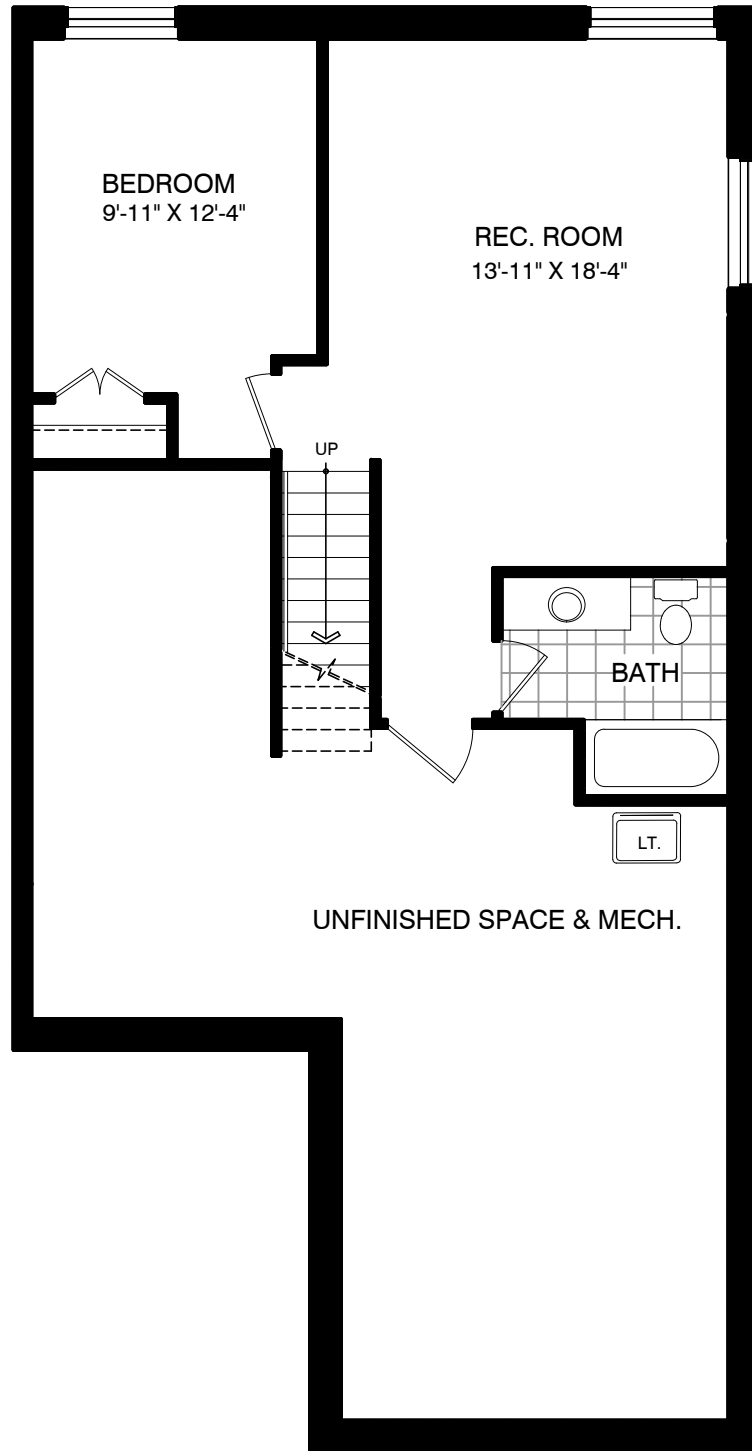

April 22, 2020

THE THOBURN
(SEMI DETACHED)

1159 SQ. FT.

December 15, 2020

THE THOBURN
OPTIONAL FINISHED BASEMENT

487 SQ. FT.

LEFT SIDE SHOWN
(RIGHT SIDE IS REVERSED)

August 26, 2020

THOBURN TWO
(SEMI DETACHED)

1159 SQ. FT.

December 15, 2020

THOBURN TWO
OPTIONAL FINISHED BASEMENT

487 SQ. FT.