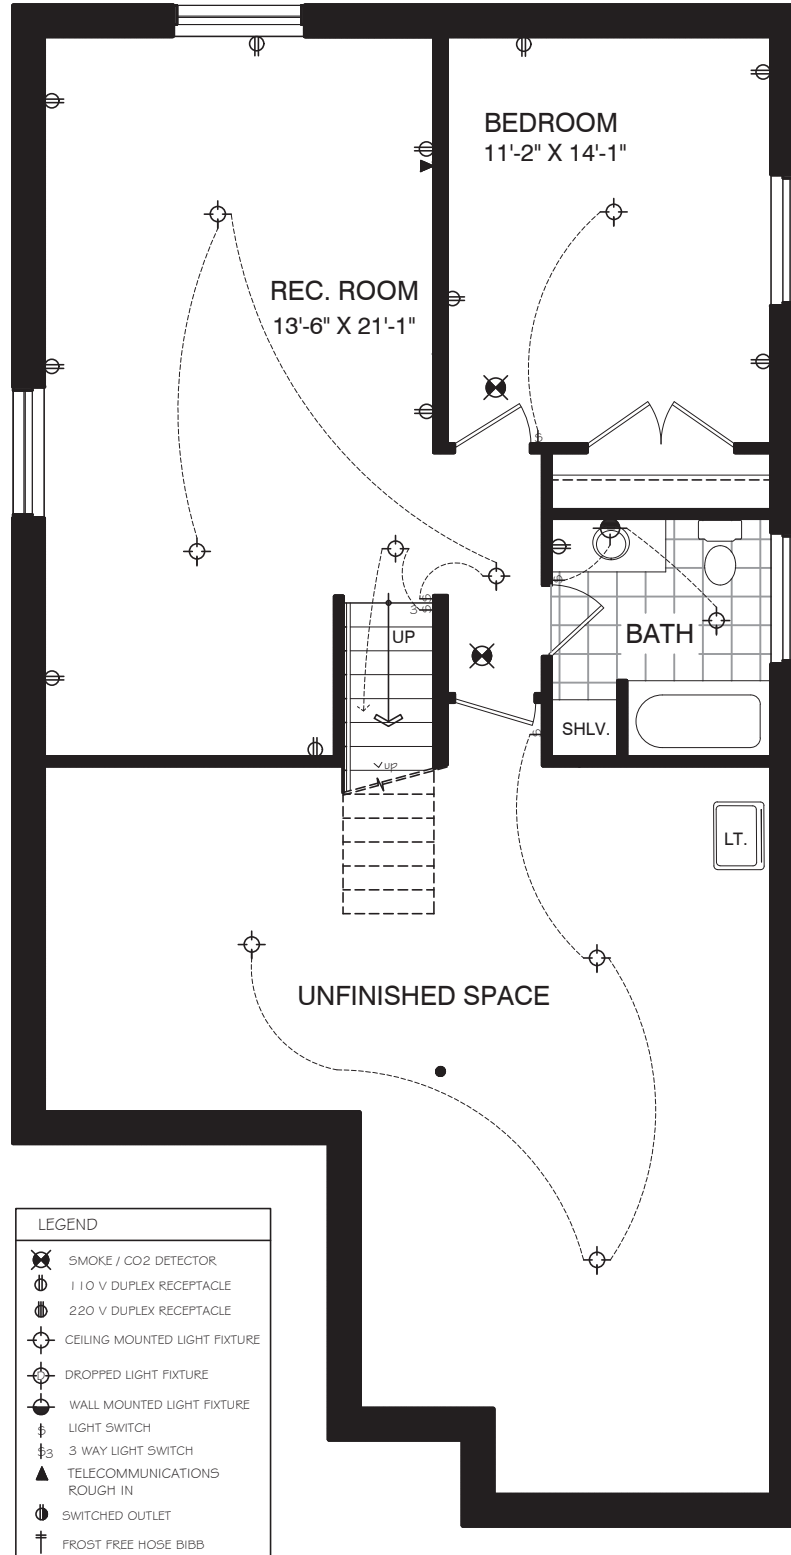

August 17, 2021

THE MEADOWLANDS 1290 SQ. FT.

NEILCORP
Award Winning Quality Homes

August 17, 2021