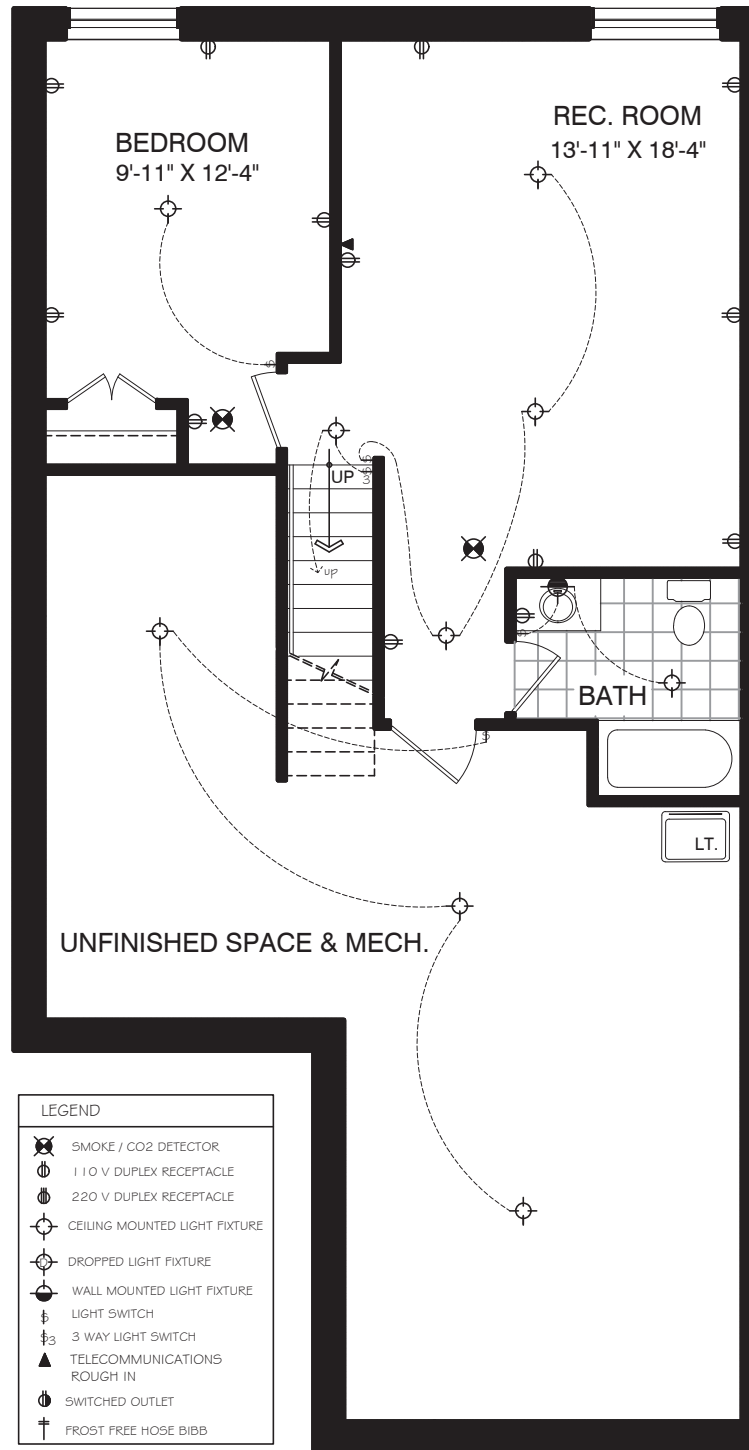

LEFT SIDE SHOWN
(RIGHT SIDE IS REVERSED)

August 17, 2021

THOBURN TWO
(SEMI DETACHED)

1159 SQ. FT.

August 17, 2021