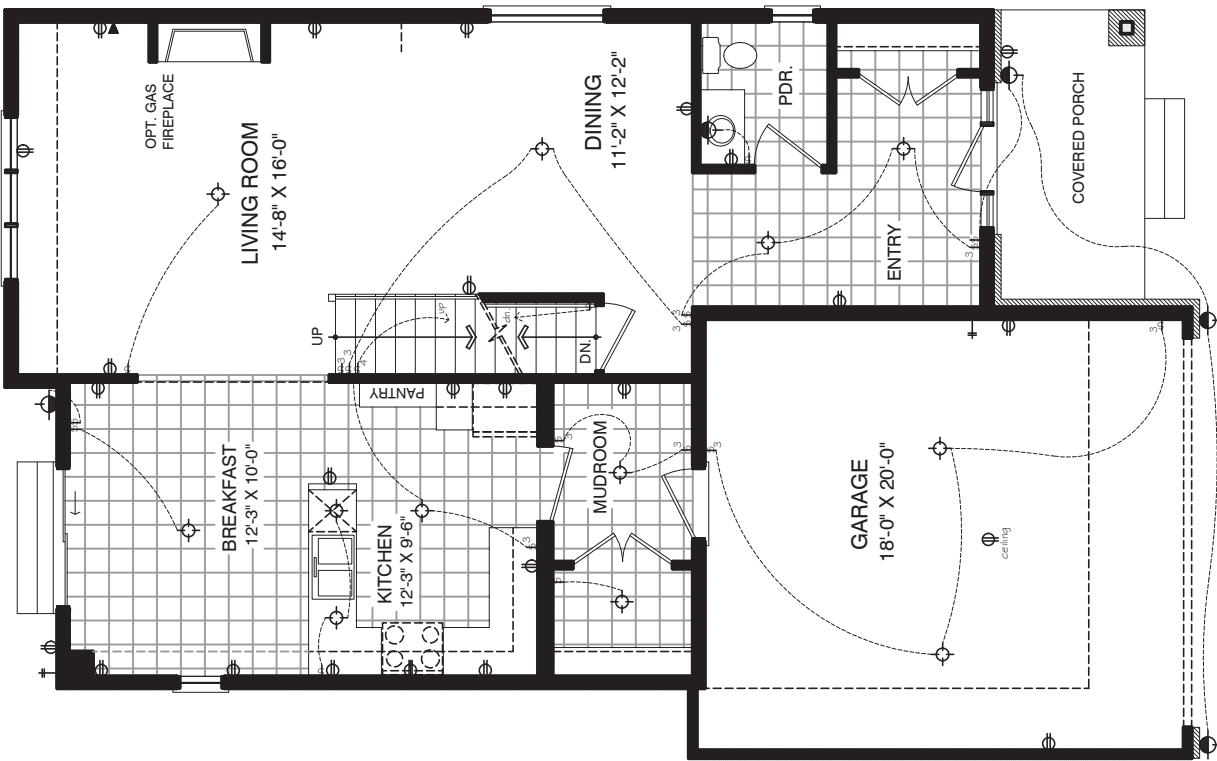

ALL MEASUREMENTS, FLOOR AREAS AND SPECIFICATIONS ARE APPROXIMATE AND SUBJECT TO CHANGE WITHOUT NOTICE

FIRST FLOOR

SECOND FLOOR

August 17, 2021

THE DOXSEE

2127 SQ. FT.

ALL MEASUREMENTS, FLOOR AREAS AND SPECIFICATIONS ARE APPROXIMATE AND SUBJECT TO CHANGE WITHOUT NOTICE

August 17, 2021

THE DOXSEE

OPTIONAL FINISHED BASEMENT

496 SQ. FT.