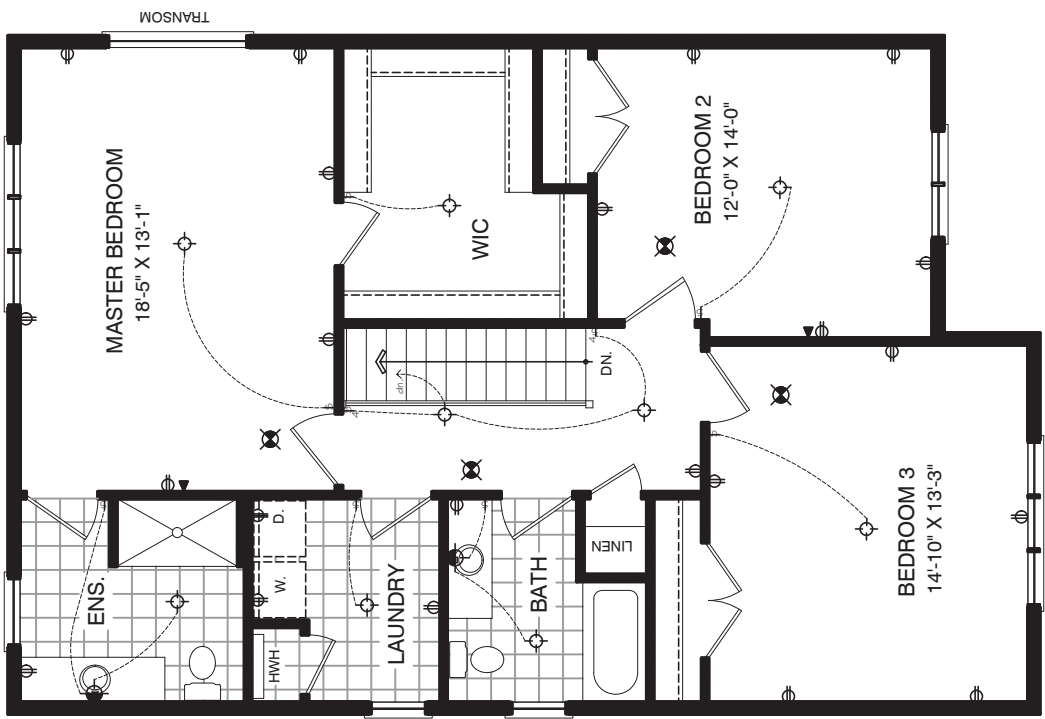

ALL MEASUREMENTS, FLOOR AREAS AND SPECIFICATIONS ARE APPROXIMATE AND SUBJECT TO CHANGE WITHOUT NOTICE

FIRST FLOOR

SECOND FLOOR

August 17, 2021

THE DOXSEE

2127 SQ. FT.

ALL MEASUREMENTS, FLOOR AREAS AND SPECIFICATIONS ARE APPROXIMATE AND SUBJECT TO CHANGE WITHOUT NOTICE

August 17, 2021

THE DOXSEE

OPTIONAL FINISHED BASEMENT

496 SQ. FT.