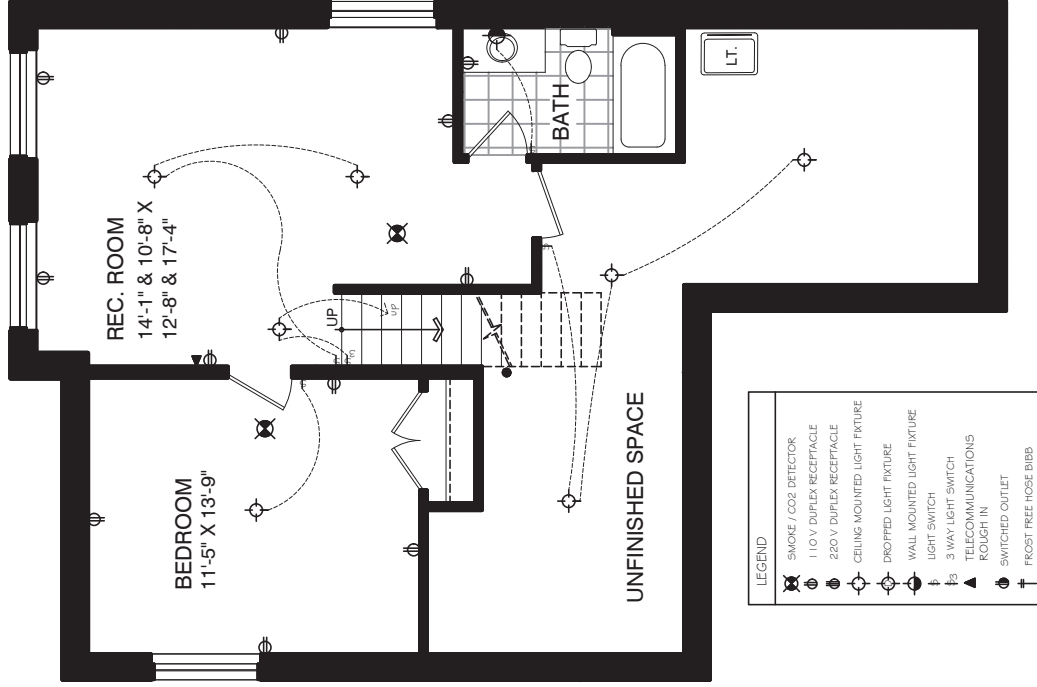

ALL MEASUREMENTS, FLOOR AREAS AND SPECIFICATIONS ARE APPROXIMATE AND SUBJECT TO CHANGE WITHOUT NOTICE

FIRST FLOOR

SECOND FLOOR

August 17, 2021

THE DOXSEE

2127 SQ. FT.

ALL MEASUREMENTS, FLOOR AREAS AND SPECIFICATIONS ARE APPROXIMATE AND SUBJECT TO CHANGE WITHOUT NOTICE

August 17, 2021

THE DOXSEE

OPTIONAL FINISHED BASEMENT

496 SQ. FT.