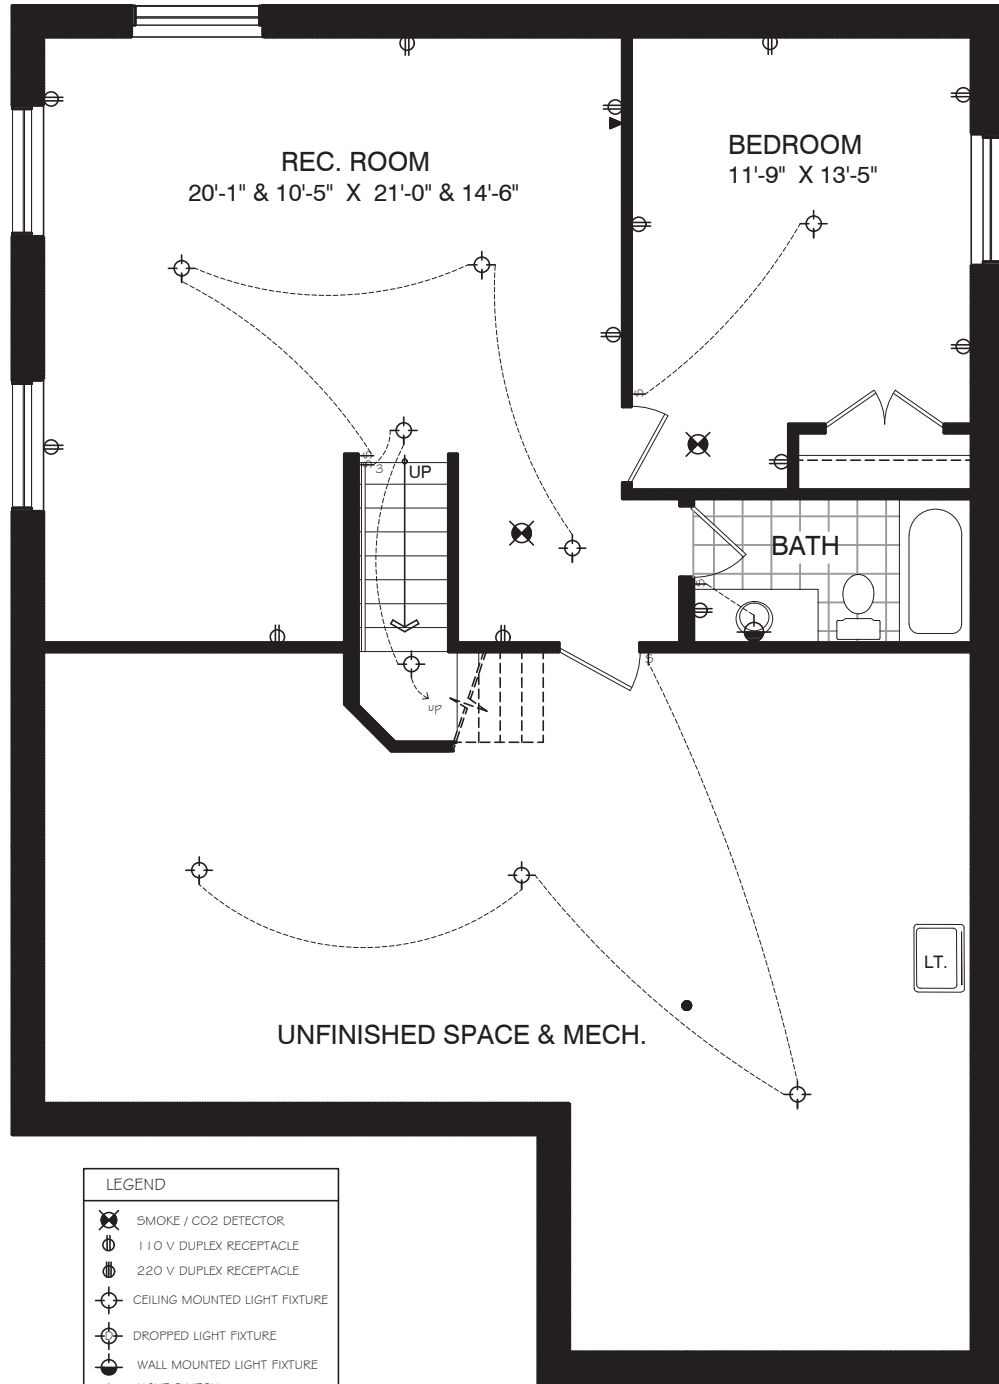

August 17, 2021

THE LEVI

1492 SQ. FT.

NEILCORP
Award Winning Quality Homes

LEGEND	
	SMOKE / CO2 DETECTOR
	110 V DUPLEX RECEPTACLE
	220 V DUPLEX RECEPTACLE
	CEILING MOUNTED LIGHT FIXTURE
	DROPPED LIGHT FIXTURE
	WALL MOUNTED LIGHT FIXTURE
	LIGHT SWITCH
	3 WAY LIGHT SWITCH
	TELECOMMUNICATIONS ROUGH IN
	SWITCHED OUTLET
	FROST FREE HOSE BIBB

August 17, 2021

THE LEVI
OPTIONAL FINISHED BASEMENT

683 SQ. FT.