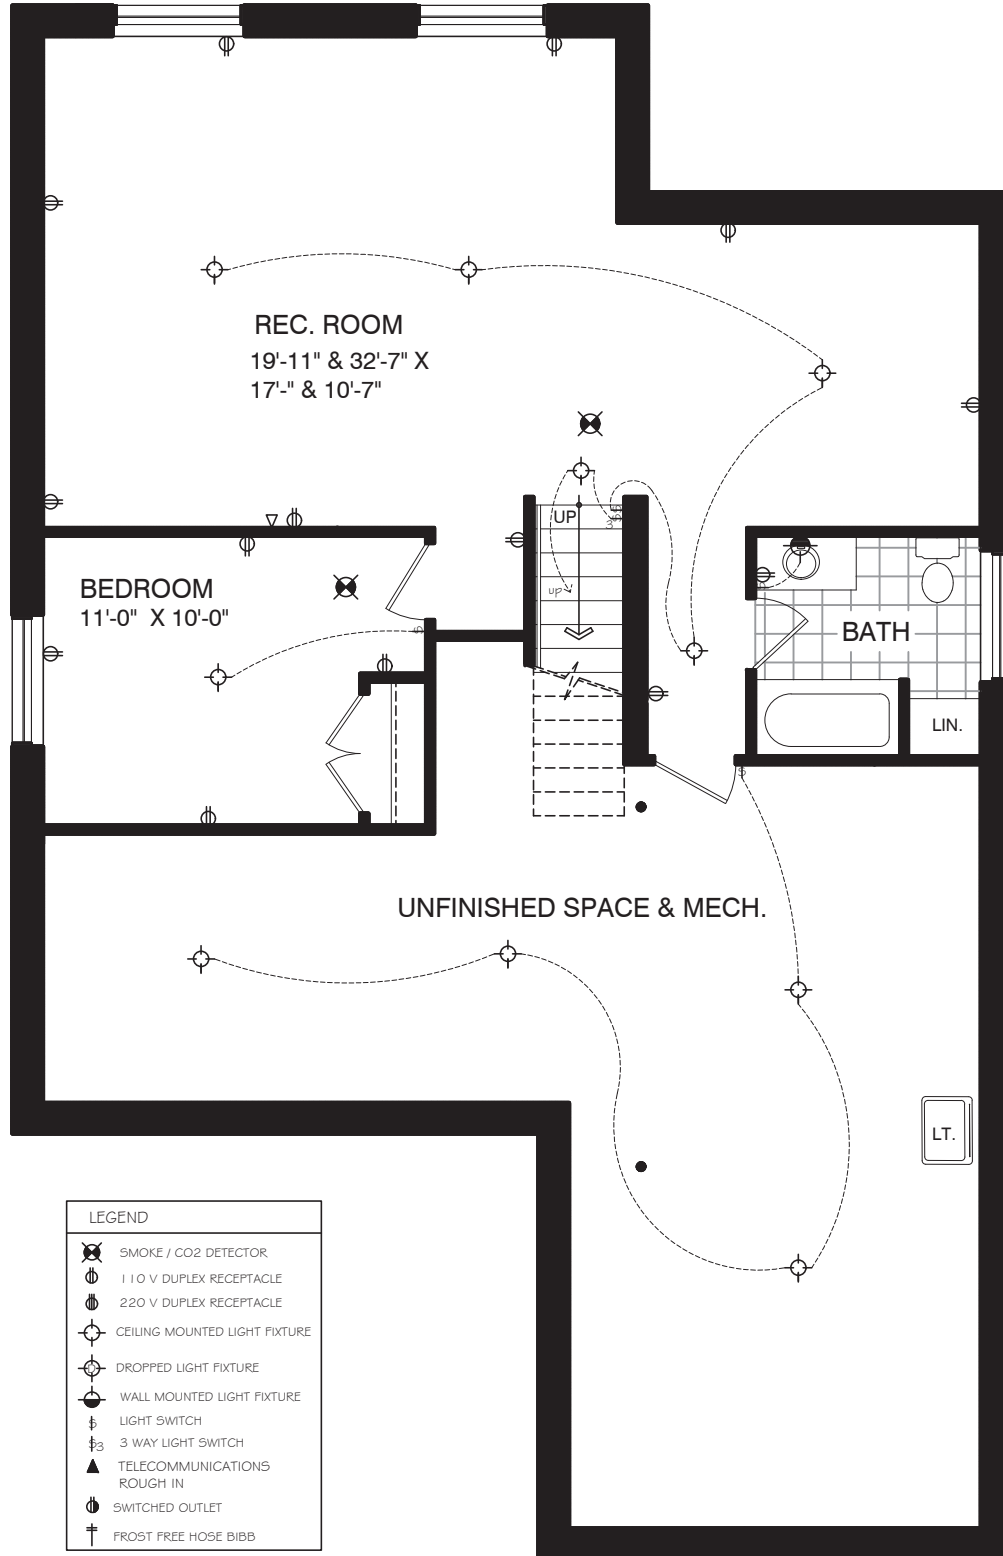

August 17, 2021

THE MURPHY

1527 SQ. FT.

NEILCORP
Award Winning Quality Homes

August 17, 2021

THE MURPHY
OPTIONAL FINISHED BASEMENT

725 SQ. FT.