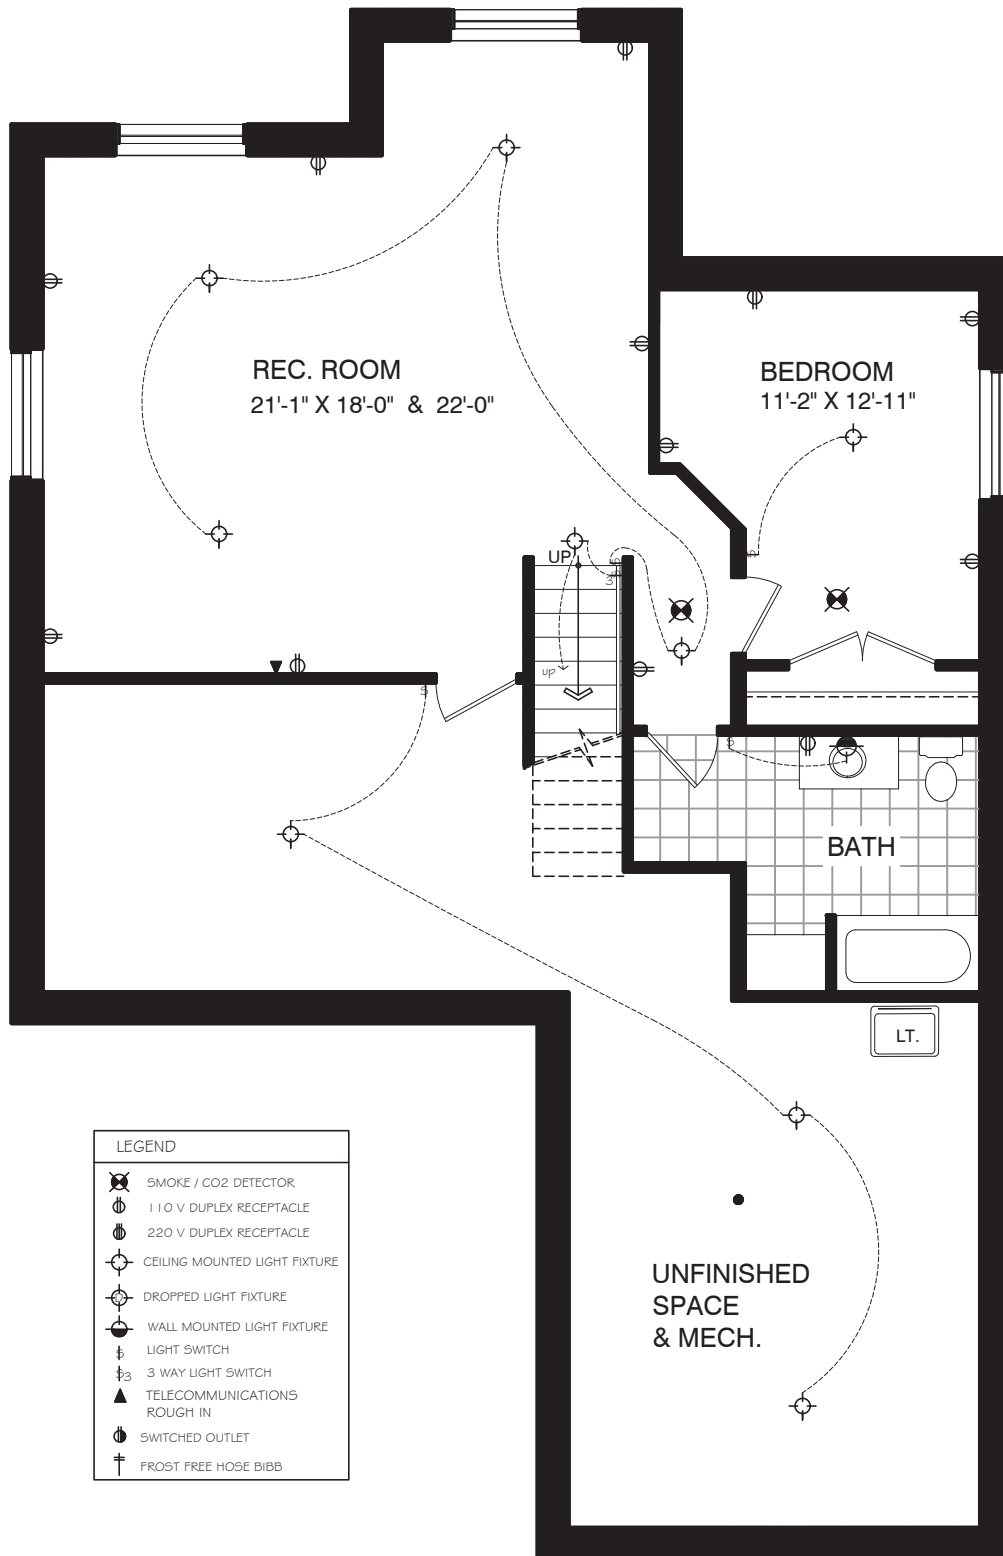

August 17, 2021

THE STONEMARK

1386 SQ. FT.

NEILCORP
Award Winning Quality Homes

LEGEND	
	SMOKE / CO2 DETECTOR
	110 V DUPLEX RECEPTACLE
	220 V DUPLEX RECEPTACLE
	CEILING MOUNTED LIGHT FIXTURE
	DROPPED LIGHT FIXTURE
	WALL MOUNTED LIGHT FIXTURE
	LIGHT SWITCH
	3 WAY LIGHT SWITCH
	TELECOMMUNICATIONS ROUGH IN
	SWITCHED OUTLET
	FROST FREE HOSE BIBB