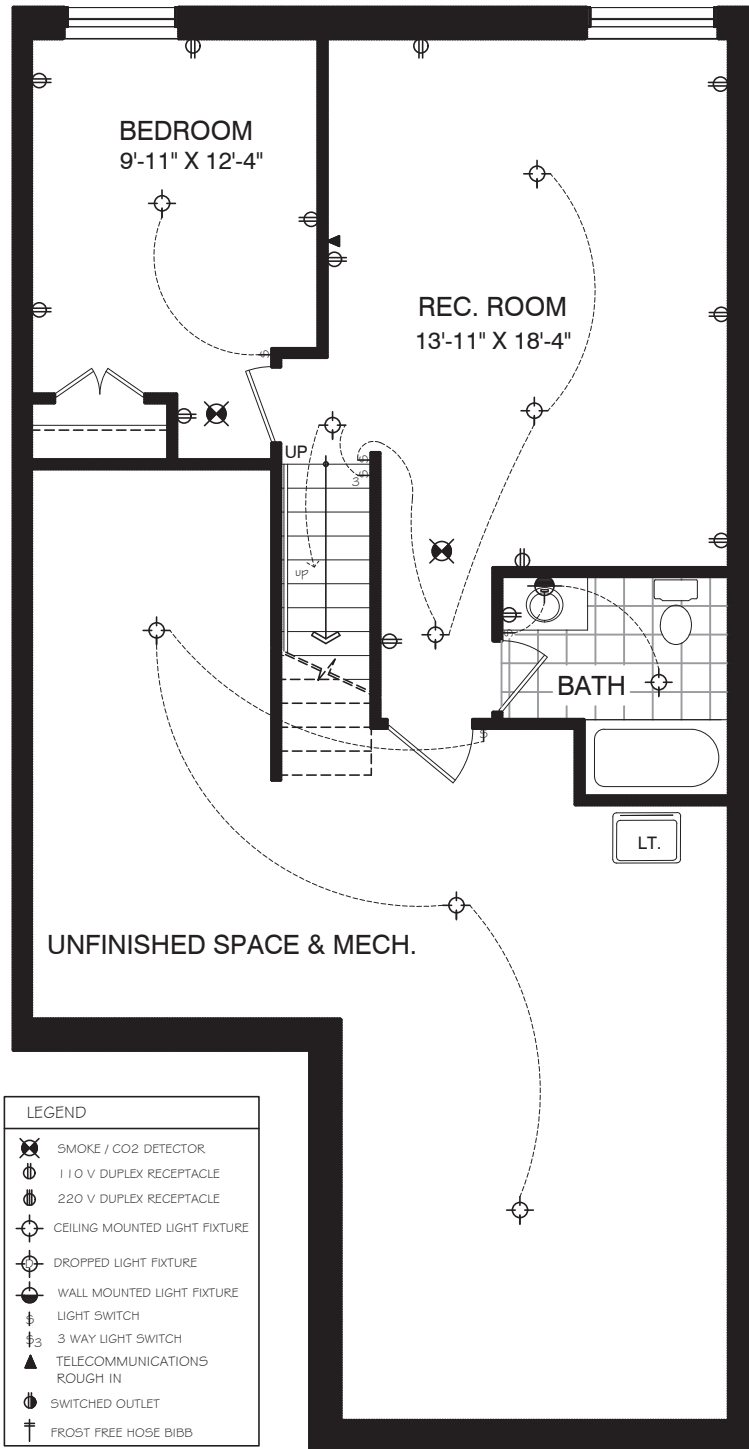

August 17, 2021

THE THOBURN
(SEMI DETACHED)

1159 SQ. FT.

August 17, 2021

THE THOBURN
OPTIONAL FINISHED BASEMENT

487 SQ. FT.