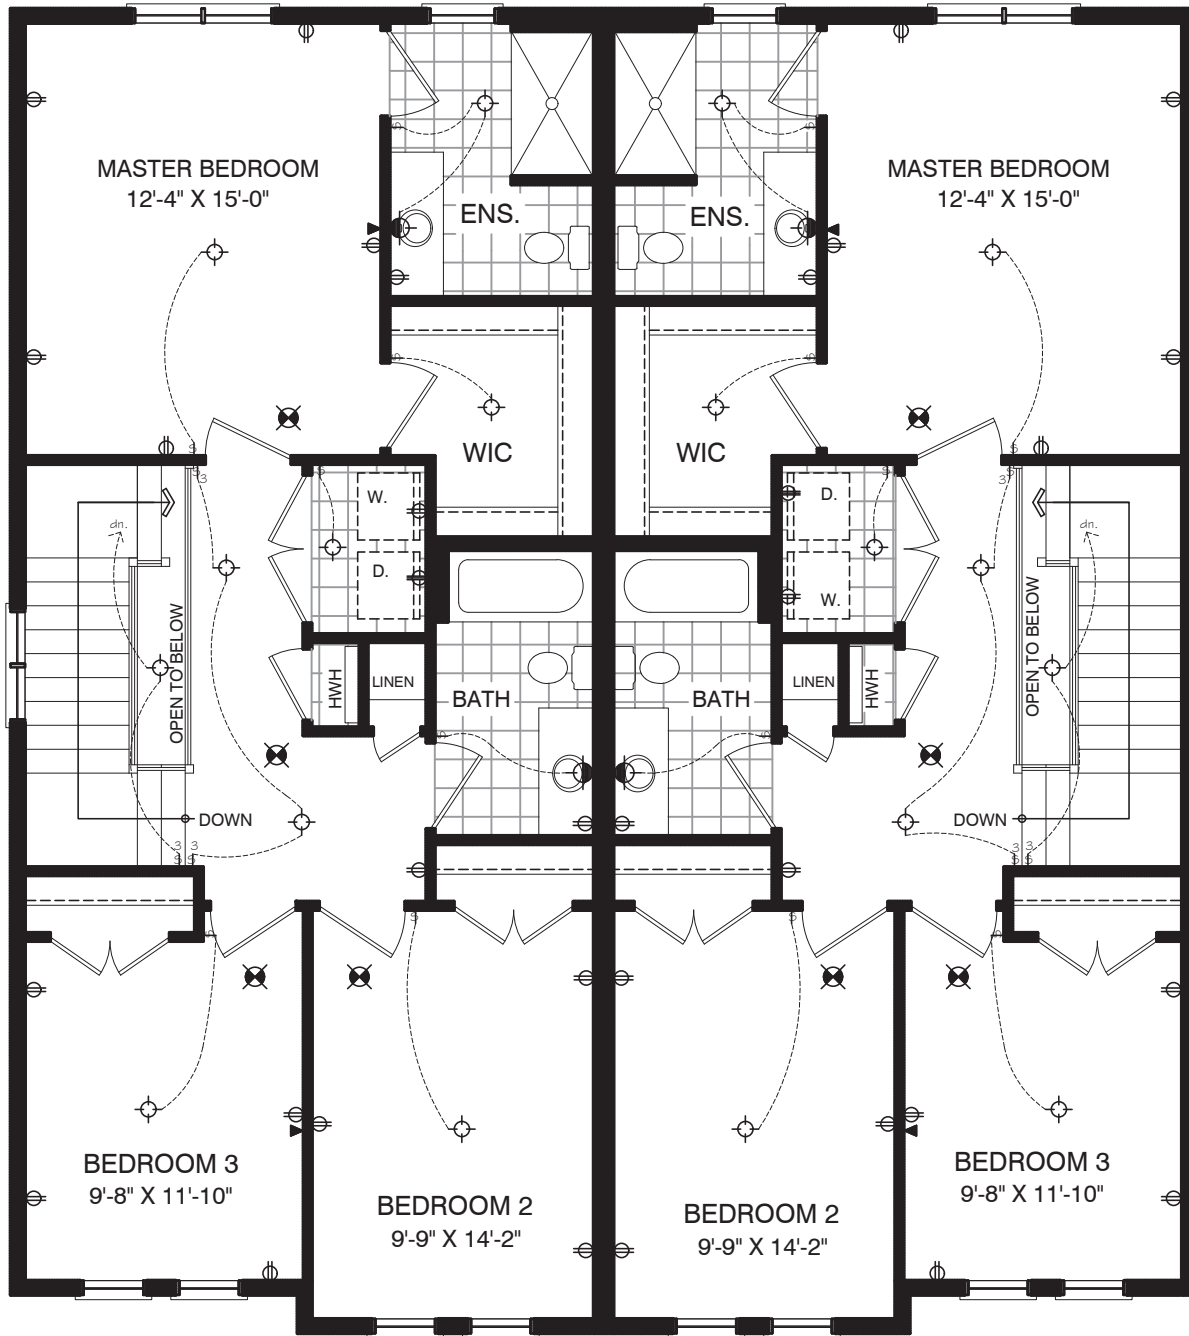

FIRST FLOOR

August 17, 2021

THE KENWOOD
(TOWNHOUSE)

1692 SQ. FT.

END UNIT

INTERIOR UNIT

SECOND FLOOR

August 17, 2021

THE KENWOOD
(TOWNHOUSE)

1692 SQ. FT.

August 17, 2021

THE KENWOOD
OPTIONAL FINISHED BASEMENT

376 SQ. FT.