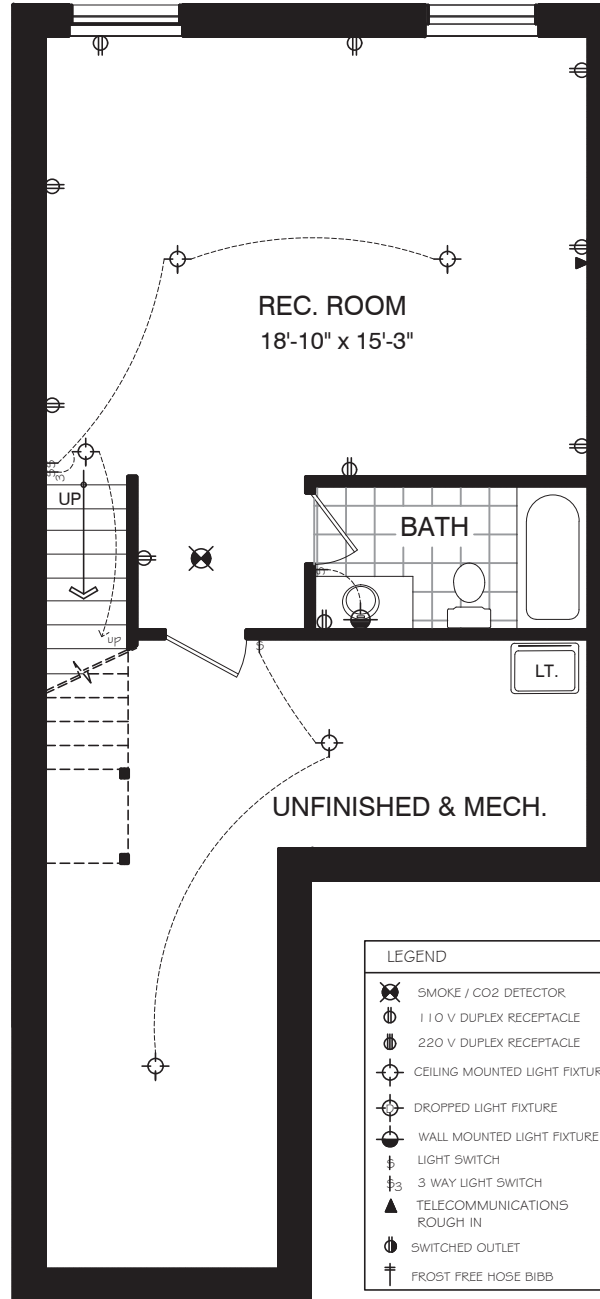

FIRST FLOOR

August 17, 2021

THE KENWOOD
(TOWNHOUSE)

1692 SQ. FT.

END UNIT

INTERIOR UNIT

SECOND FLOOR

August 17, 2021

THE KENWOOD
(TOWNHOUSE)

1692 SQ. FT.

August 17, 2021

THE KENWOOD
OPTIONAL FINISHED BASEMENT

376 SQ. FT.