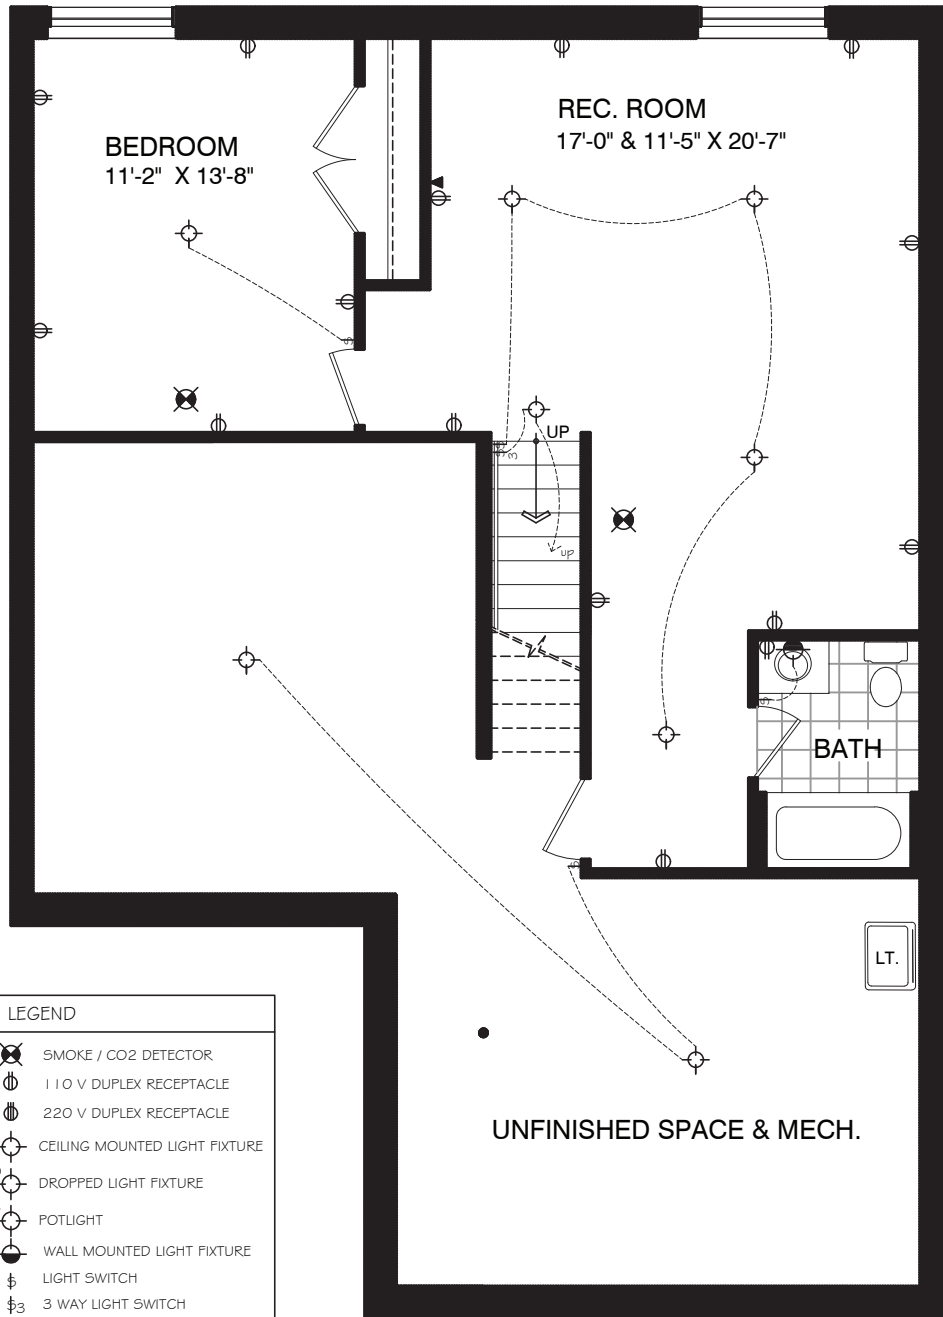

January 4, 2022

THE FRANKTOWN
(SEMI-DETACHED)

1320 SQ. FT.

LEGEND	
	SMOKE / CO2 DETECTOR
	110 V DUPLEX RECEPTACLE
	220 V DUPLEX RECEPTACLE
	CEILING MOUNTED LIGHT FIXTURE
	DROPPED LIGHT FIXTURE
	POTLIGHT
	WALL MOUNTED LIGHT FIXTURE
	LIGHT SWITCH
	3 WAY LIGHT SWITCH
	TELECOMMUNICATIONS ROUGH IN
	SWITCHED OUTLET
	FROST FREE HOSE BIBB