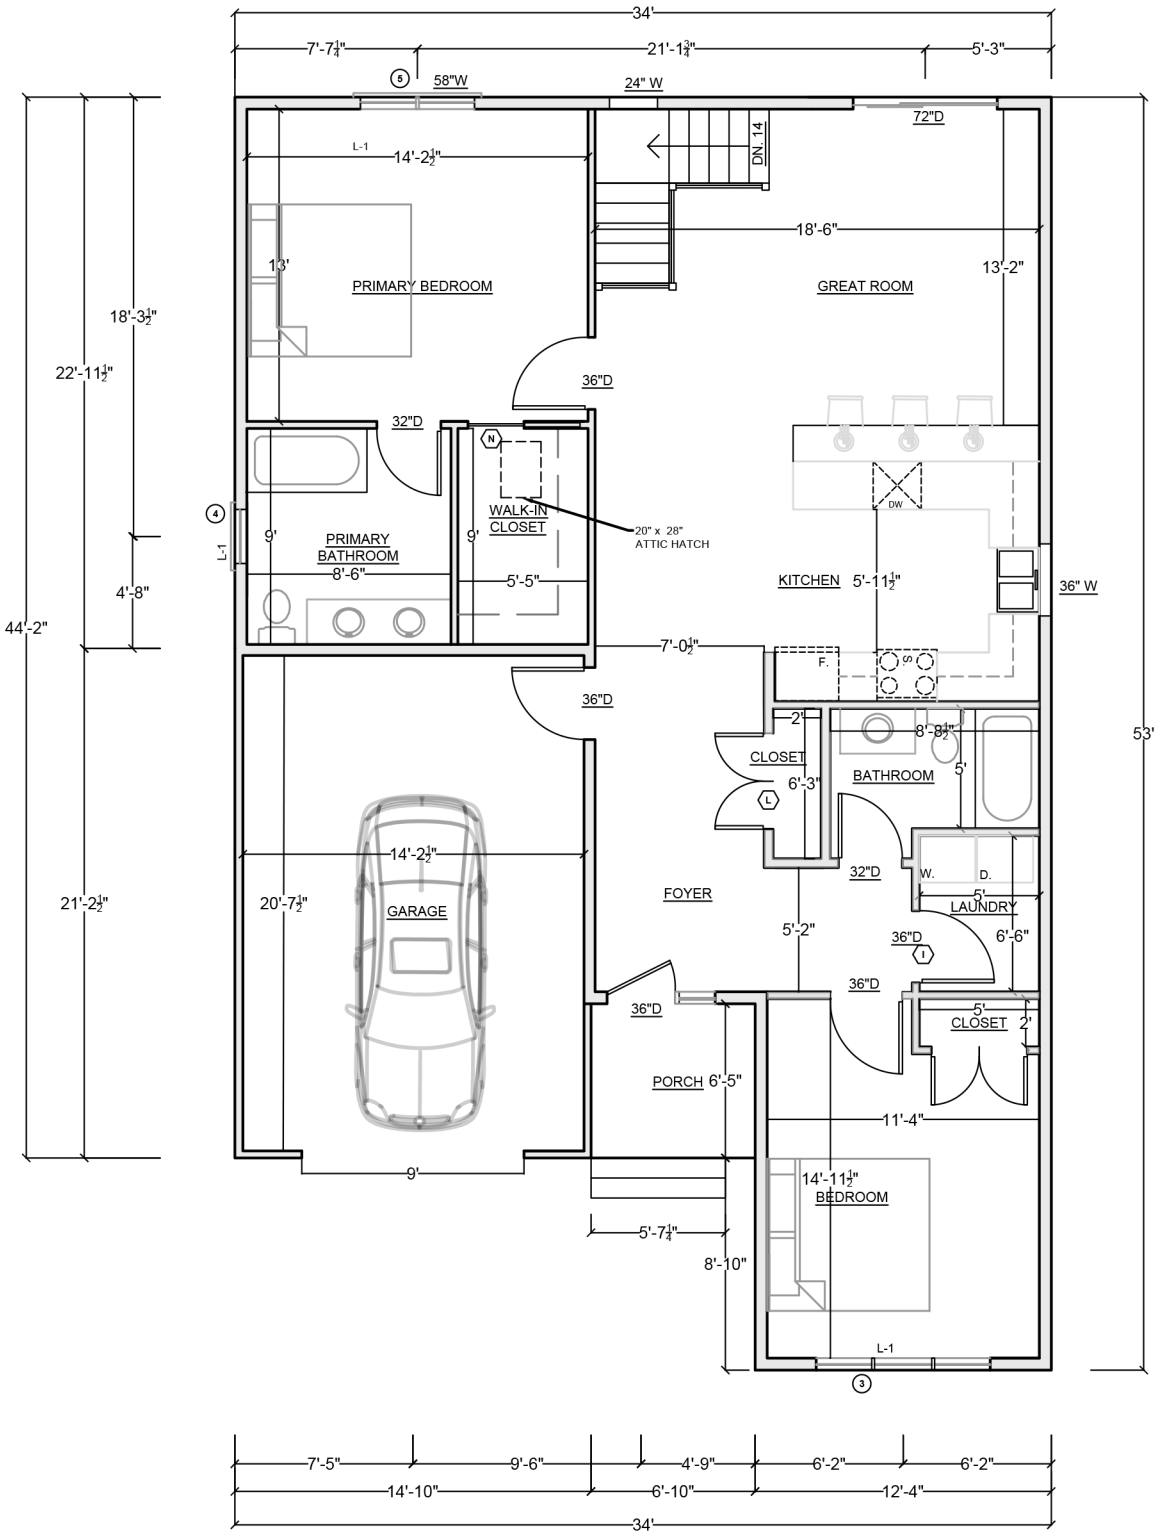

ALL MEASUREMENTS, FLOOR AREAS AND SPECIFICATIONS ARE APPROXIMATE AND SUBJECT TO CHANGE WITHOUT NOTICE.

MAIN FLOOR PLAN - 1,260 SQ. FT.

THE AUGUSTA

1260 SQ.FT.