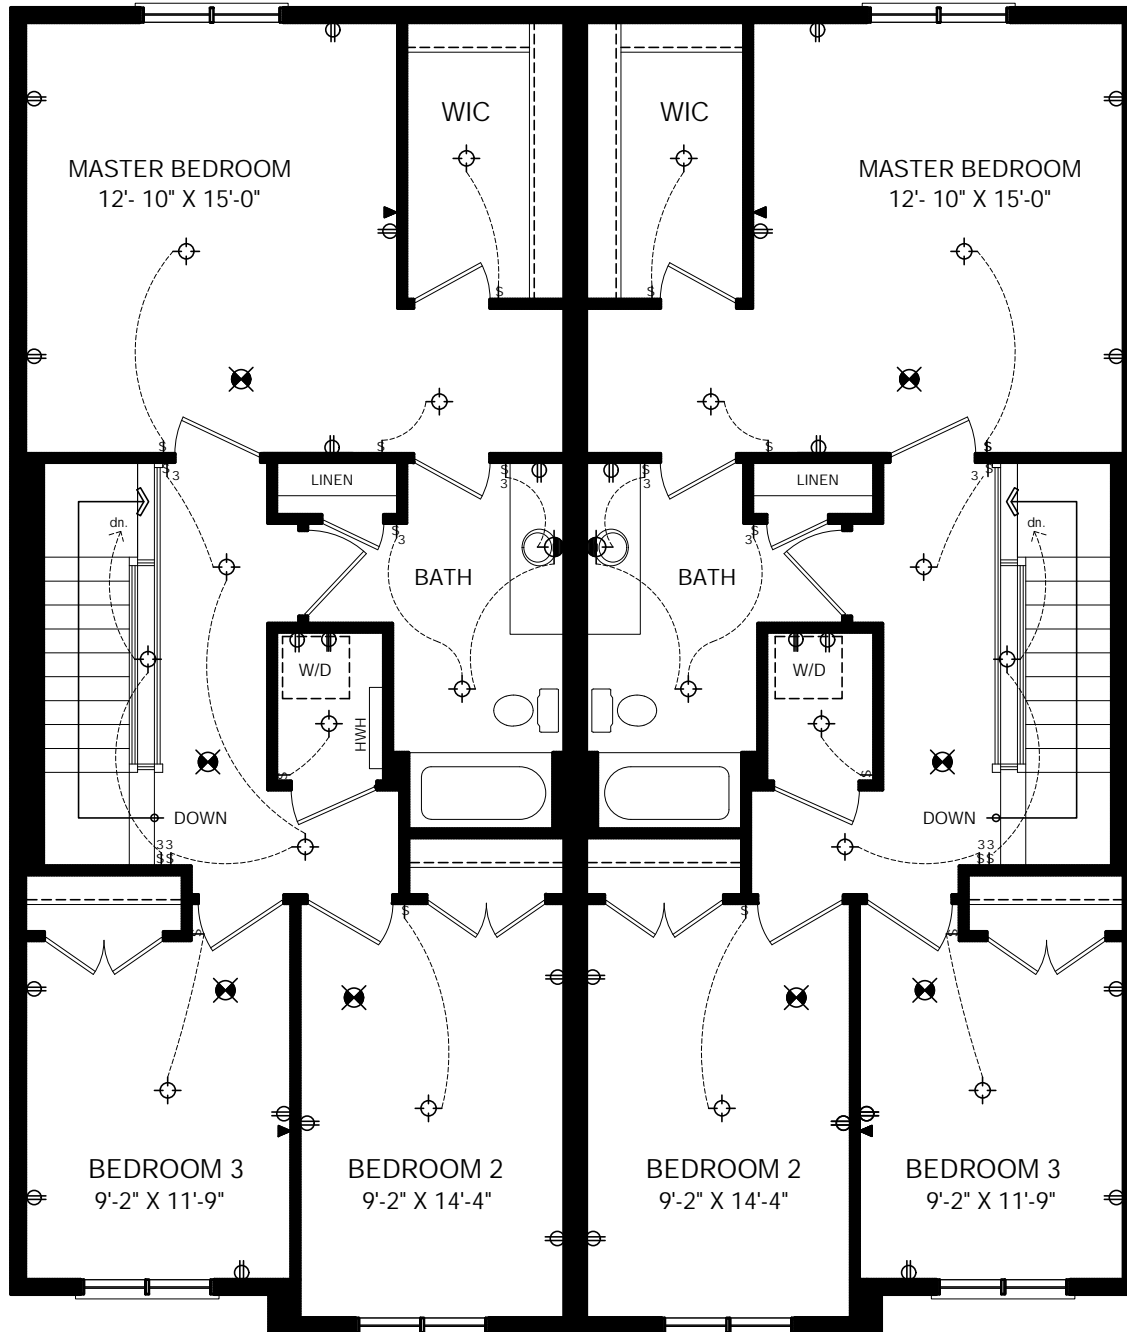

END UNIT
FIRST FLOOR

INTERIOR UNIT

13 July, 2023

THE ADELAIDE
(TOWNHOUSE)

1636 SQ. FT.

END UNIT
SECOND FLOOR

INTERIOR UNIT

13 July, 2023

THE ADELAIDE
(TOWNHOUSE)

1636 SQ. FT.

LEGEND	
	SMOKE / CO2 DETECTOR
	110 V DUPLEX RECEPTACLE
	220 V DUPLEX RECEPTACLE
	CEILING MOUNTED LIGHT FIXTURE
	DROPPED LIGHT FIXTURE
	POTLIGHT
	WALL MOUNTED LIGHT FIXTURE
	LIGHT SWITCH
	3 WAY LIGHT SWITCH
	TELECOMMUNICATIONS ROUGH IN
	SWITCHED OUTLET
	FROST FREE HOSE BIBB