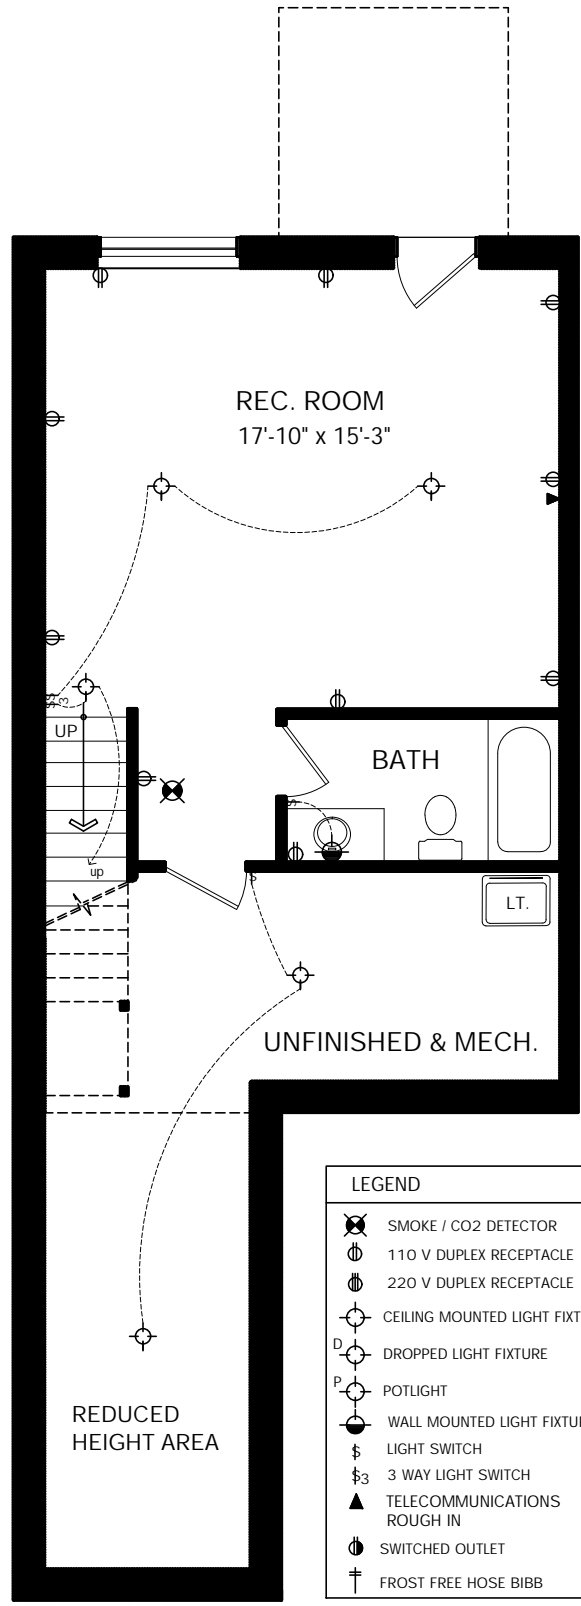

END UNIT
FIRST FLOOR

INTERIOR UNIT

13 July, 2023

THE ADELAIDE
(TOWNHOUSE)

1636 SQ. FT.

END UNIT
SECOND FLOOR

INTERIOR UNIT

13 July, 2023

THE ADELAIDE
(TOWNHOUSE)

1636 SQ. FT.

LEGEND	
	SMOKE / CO2 DETECTOR
	110 V DUPLEX RECEPTACLE
	220 V DUPLEX RECEPTACLE
	CEILING MOUNTED LIGHT FIXTURE
	DROPPED LIGHT FIXTURE
	POTLIGHT
	WALL MOUNTED LIGHT FIXTURE
	LIGHT SWITCH
	3 WAY LIGHT SWITCH
	TELECOMMUNICATIONS ROUGH IN
	SWITCHED OUTLET
	FROST FREE HOSE BIBB